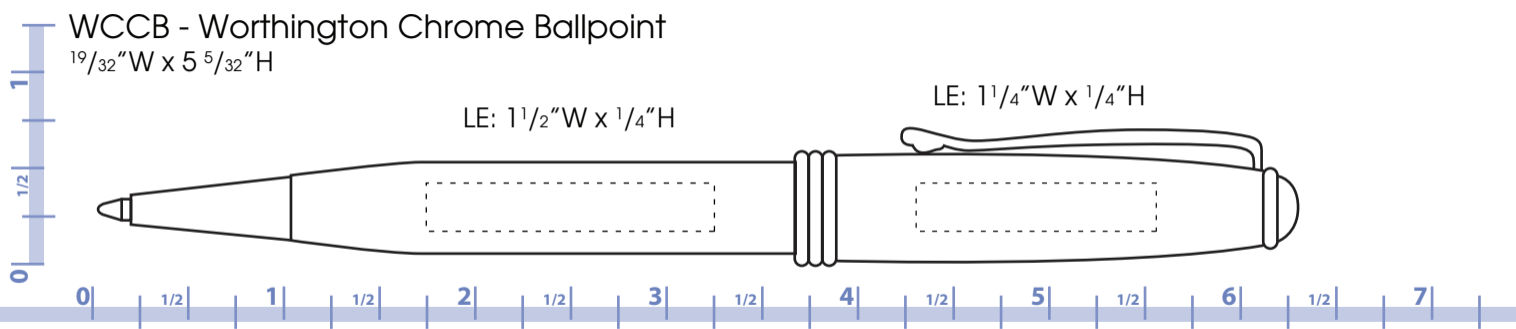

WCCB - Worthington Chrome Ballpoint

$1\frac{9}{32}''$ W x $5\frac{5}{32}''$ H

RULER IS IN INCHES. VERIFY RULER ACCURACY ONCE PRINTED OUT ONTO PAPER.