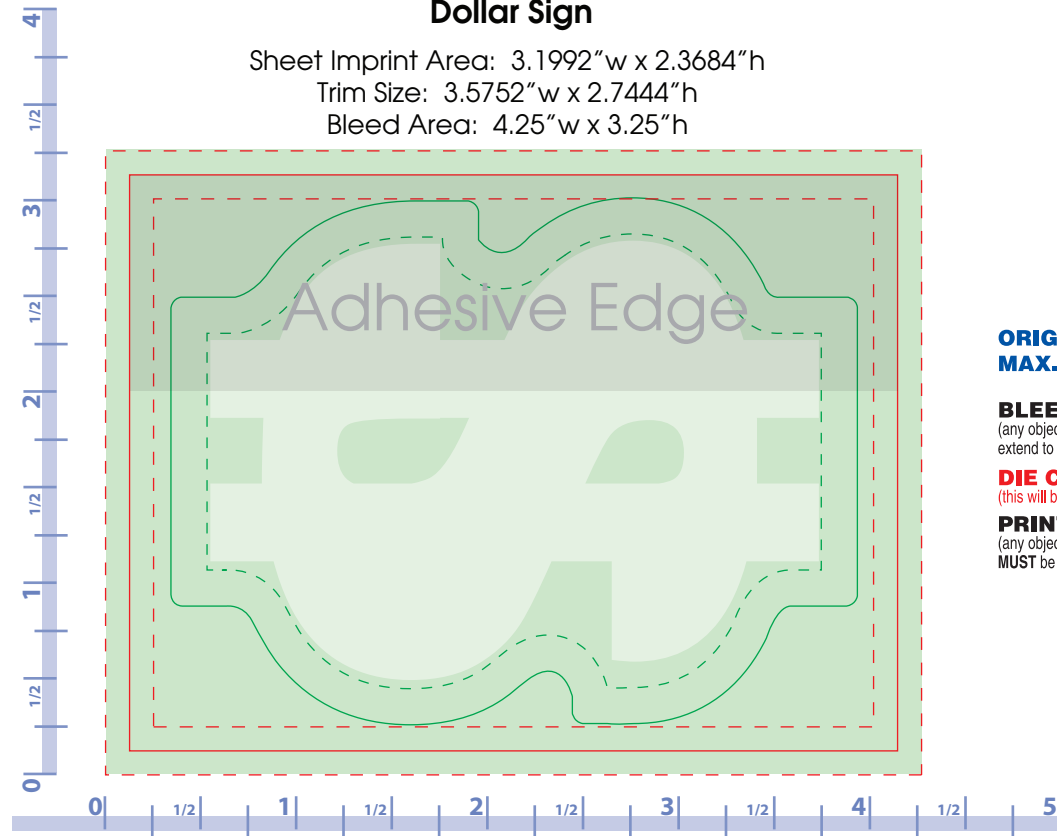

# Dollar Sign

Sheet Imprint Area: 3.1992"w x 2.3684"h

Trim Size: 3.5752"w x 2.7444"h

Bleed Area: 4.25"w x 3.25"h

**ORIGINAL PAD SIZE**

**MAX. DIE CUT SIZE**

**BLEED AREA**

(any objects intended to bleed must extend to the outside of the die cut format)

**DIE CUT EDGE**

(this will be the actual edge of the pad)

**PRINT MARGIN**

(any objects NOT intended to bleed MUST be inside this print margin)

RULER IS IN INCHES. VERIFY RULER ACCURACY ONCE PRINTED OUT ONTO PAPER.