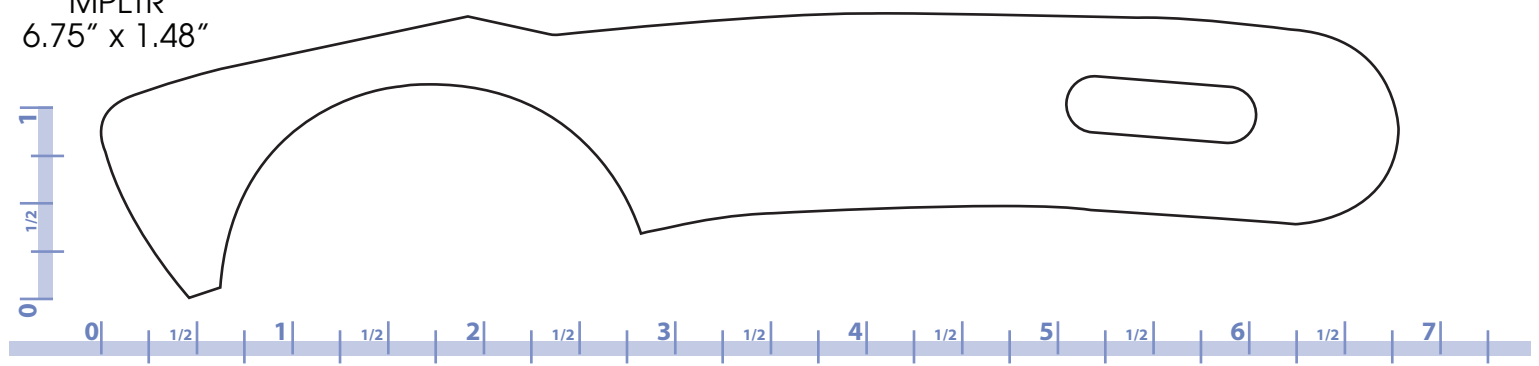

MPLTR - Multi-Purpose Lighter
1 11/16"W x 1 3/4"H

SP: 1 7/8"W x 3/4"H

RULER IS IN INCHES. VERIFY RULER ACCURACY ONCE PRINTED OUT ONTO PAPER.

britePix™
MPLTR
6.75" x 1.48"

RULER IS IN INCHES. VERIFY RULER ACCURACY ONCE PRINTED OUT ONTO PAPER.