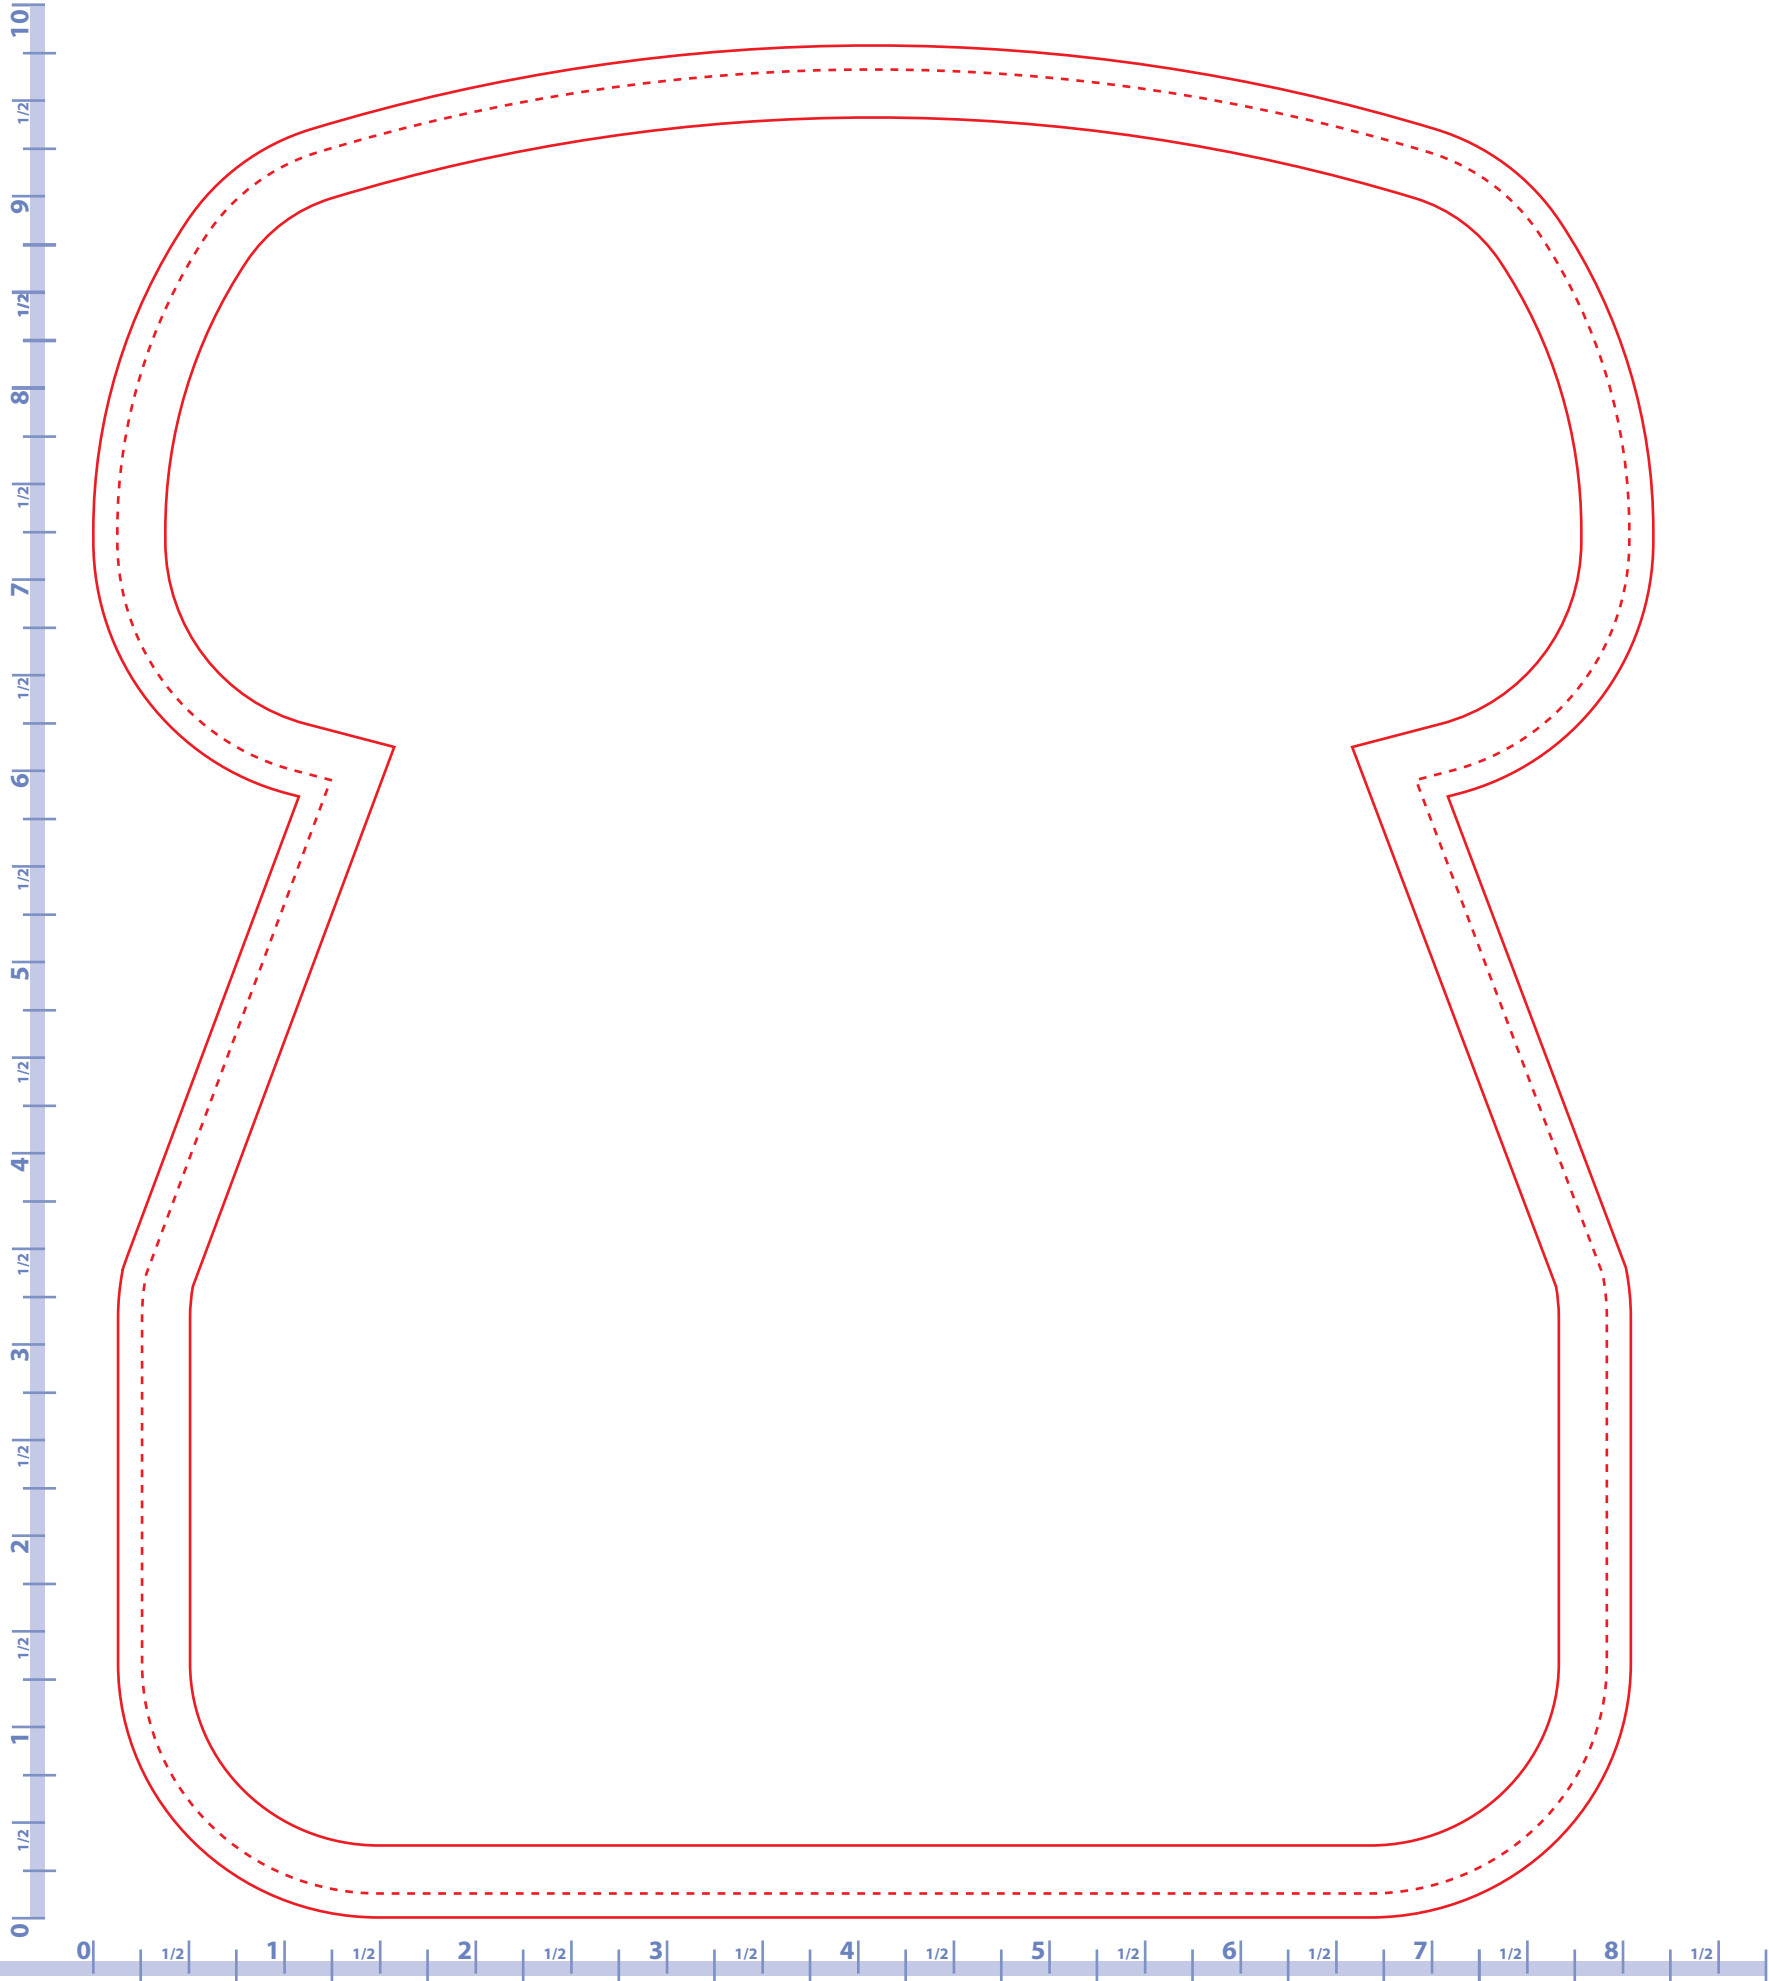

Ruler is in inches.
Verify ruler accuracy once printed
out onto paper.

Imprint Area 7.375" w x 9" h
Trim Size 7.88" w x 9.5" h
Bleed Size 8.125" w x 9.75" h

****borders must be 1/4" thick inside cut line & have 3/16" bleed.**