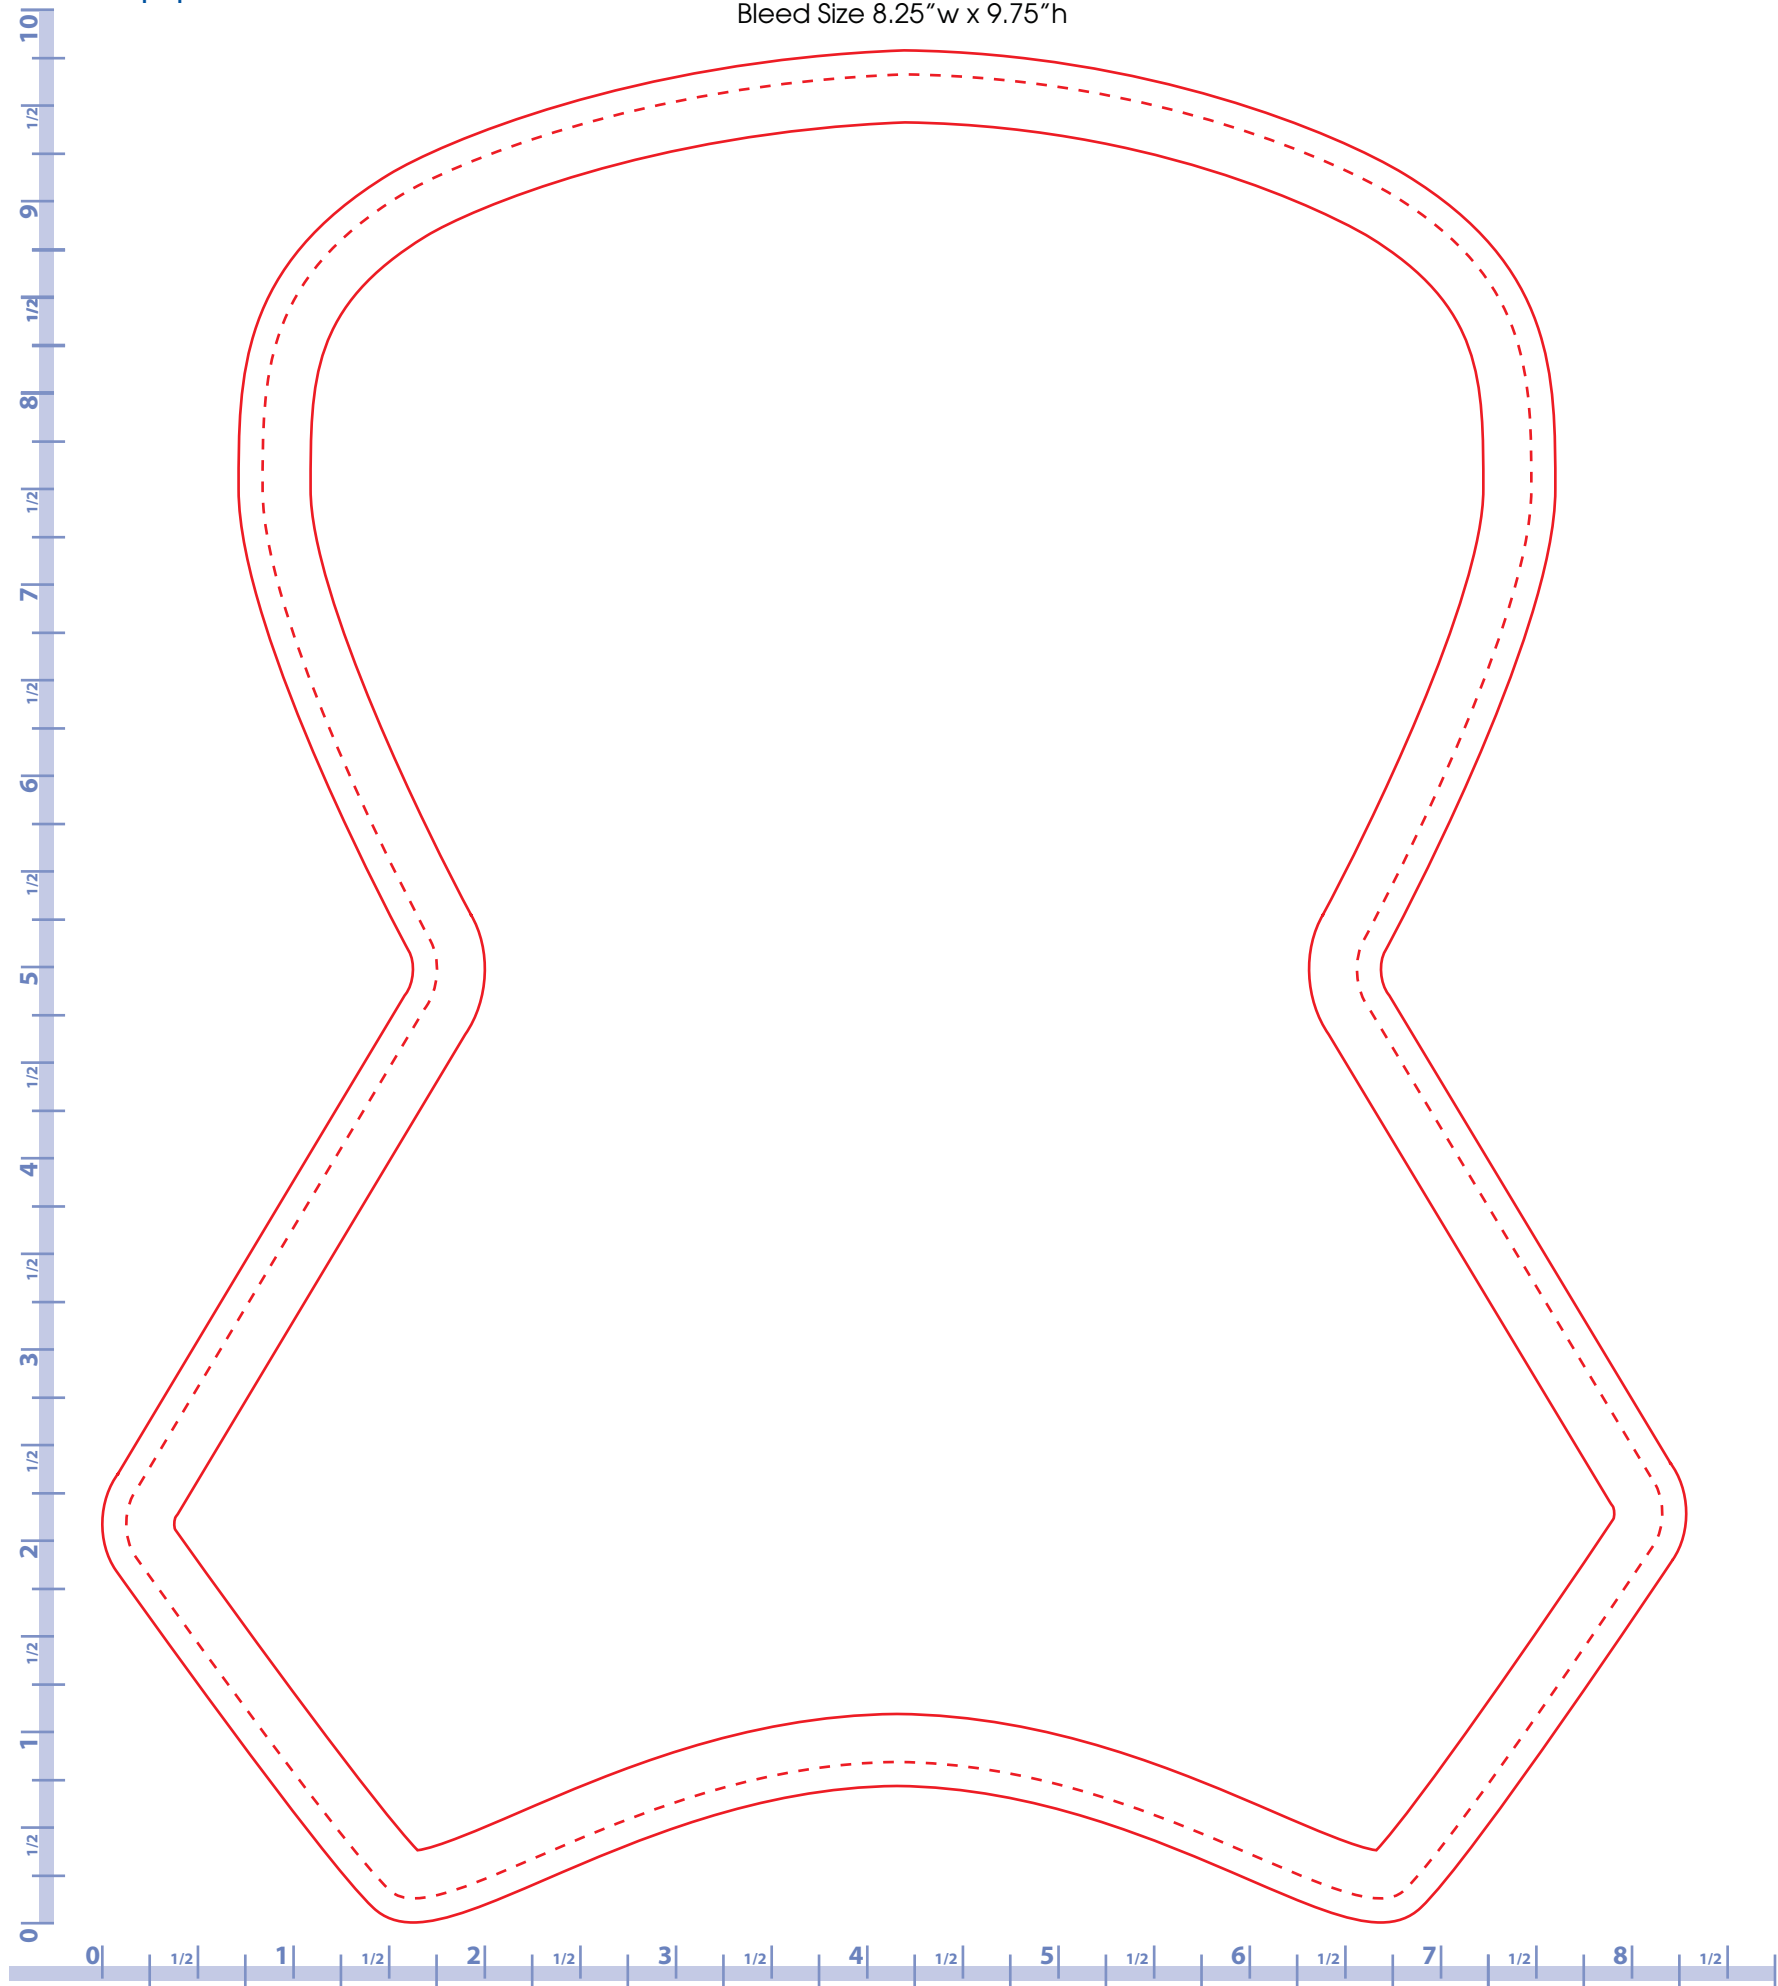

Ruler is in inches.
Verify ruler accuracy once printed
out onto paper.

Imprint Area 7.5" w x 9" h
Trim Size 8" w x 9.5" h
Bleed Size 8.25" w x 9.75" h

****borders must be 1/4" thick inside cut line & have 3/16" bleed.**