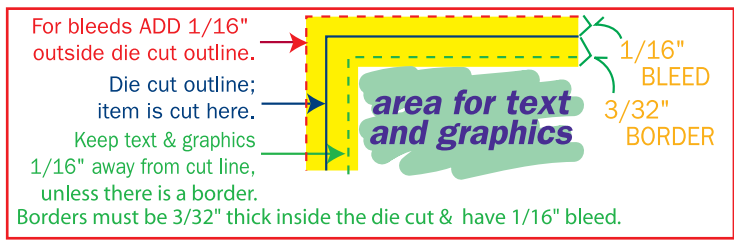

UPDATE
4-DEC-07

Artwork Template

Item #: MGSSM20 & 30
Description: Med. Stock Shape
Magnet Size 3 3/4" x 1 3/4"
Imprint Size: 3 5/8" x 1 5/8"
Shape: Sun Glasses

STOCK IMPRINT COLORS

BLACK	BROWN	BURGUNDY	PURPLE	PINK	PROCESS BLUE
GREEN	CREAM	FOREST GREEN	TEAL	RED	ROYAL BLUE
ORANGE	MAROON	NAVY	YELLOW	REFLEX BLUE	CHARCOAL