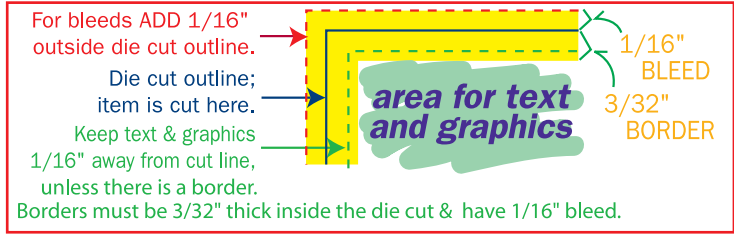

UPDATE
4-DEC-07

Artwork Template

Item #: MGSSM20 & 30

Description: Med. Stock Shape

Magnet Size 1-5/8" x 3-5/16"

Imprint Size: 1-1/2" x 3-3/16"

Shape: Capsule

STOCK IMPRINT COLORS

BLACK	BROWN	BURGUNDY	PURPLE	PINK	PROCESS BLUE
GREEN	CREAM	FOREST GREEN	TEAL	RED	ROYAL BLUE
ORANGE	MAROON	NAVY	YELLOW	REFLEX BLUE	CHARCOAL

Stock Art: Capsule

RULER IS IN INCHES. VERIFY RULER ACCURACY ONCE PRINTED OUT ONTO PAPER.