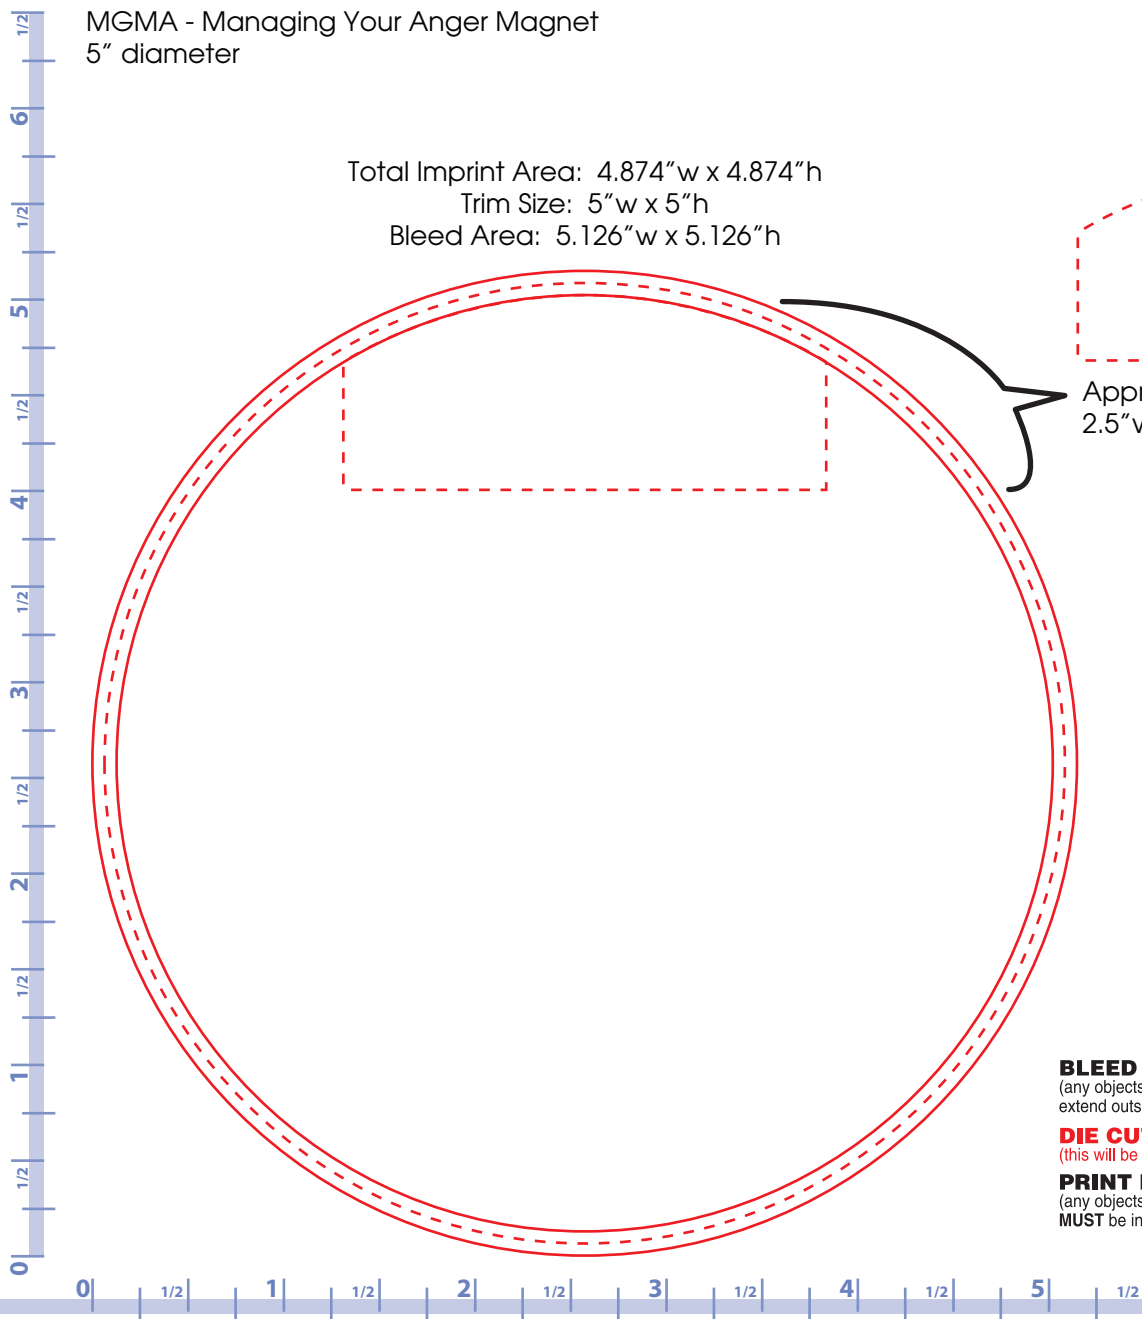

MGMA - Managing Your Anger Magnet  
5" diameter

Total Imprint Area: 4.874" w x 4.874" h  
Trim Size: 5" w x 5" h  
Bleed Area: 5.126" w x 5.126" h

Approx. Logo Area:  
2.5" w x 1" h

- BLEED AREA** (any objects intended to bleed must extend outside the die cut edge by 1/16")
- DIE CUT EDGE** (this will be the actual edge of the magnet)
- PRINT MARGIN** (any objects NOT intended to bleed MUST be inside this print margin)

**\*\*BORDERS:**  
must extend 5/32" inside the bleed line

RULER IS IN INCHES. VERIFY RULER ACCURACY ONCE PRINTED OUT ONTO PAPER.