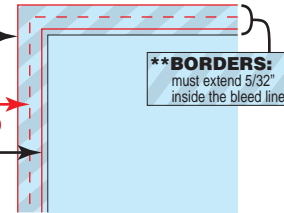

MGMA - Managing Your Anger Magnet  
5" diameter

Total Imprint Area: 4.874" w x 4.874" h  
Trim Size: 5" w x 5" h  
Bleed Area: 5.126" w x 5.126" h

Approx. Logo Area:  
2.5" w x 1" h

- BLEED AREA** (any objects intended to bleed must extend outside the die cut edge by 1/16")
- DIE CUT EDGE** (this will be the actual edge of the magnet)
- PRINT MARGIN** (any objects NOT intended to bleed MUST be inside this print margin)

**\*\*BORDERS:**  
must extend 5/32" inside the bleed line

RULER IS IN INCHES. VERIFY RULER ACCURACY ONCE PRINTED OUT ONTO PAPER.