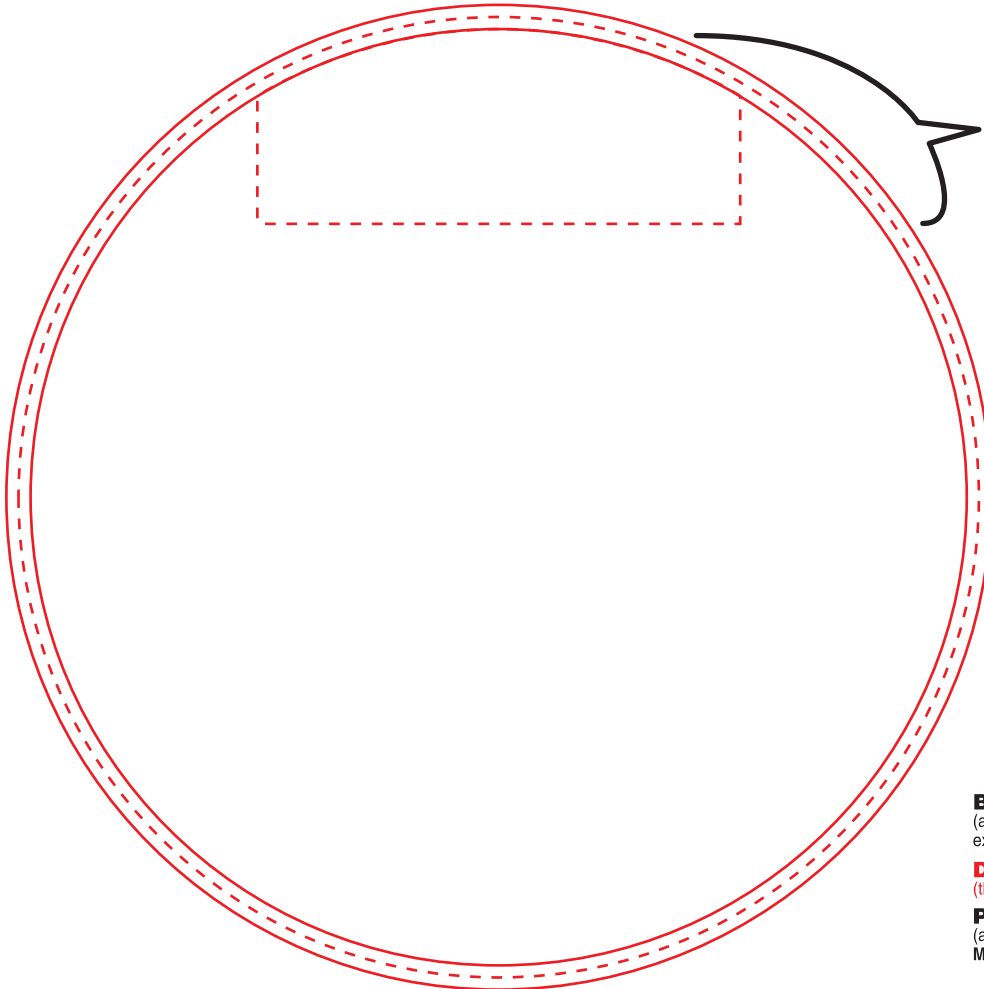

MGMA - Managing Your Anger Magnet  
5" diameter

Total Imprint Area: 4.874" w x 4.874" h  
Trim Size: 5" w x 5" h  
Bleed Area: 5.126" w x 5.126" h

Approx. Logo Area:  
2.5" w x 1" h

- BLEED AREA** (any objects intended to bleed must extend outside the die cut edge by 1/16")
- DIE CUT EDGE** (this will be the actual edge of the magnet)
- PRINT MARGIN** (any objects NOT intended to bleed MUST be inside this print margin)

**\*\*BORDERS:**  
must extend 5/32" inside the bleed line

RULER IS IN INCHES. VERIFY RULER ACCURACY ONCE PRINTED OUT ONTO PAPER.