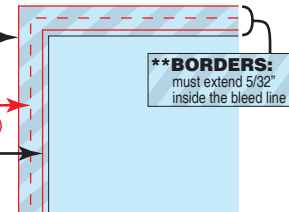

MGJBC - Jumbo Business Card Magnet  
2.5·w x 4.125·h

Total Imprint Area: 2.375·w x 4·h  
Trim Size: 2.5·w x 4.125·h  
Bleed Area: 2.625·w x 4.25·h

**BLEED AREA**  
(any objects intended to bleed must extend outside the die cut edge by 1/16")

**DIE CUT EDGE**  
(this will be the actual edge of the magnet)

**PRINT MARGIN**  
(any objects NOT intended to bleed MUST be inside this print margin)

RULER IS IN INCHES. VERIFY RULER ACCURACY ONCE PRINTED OUT ONTO PAPER.