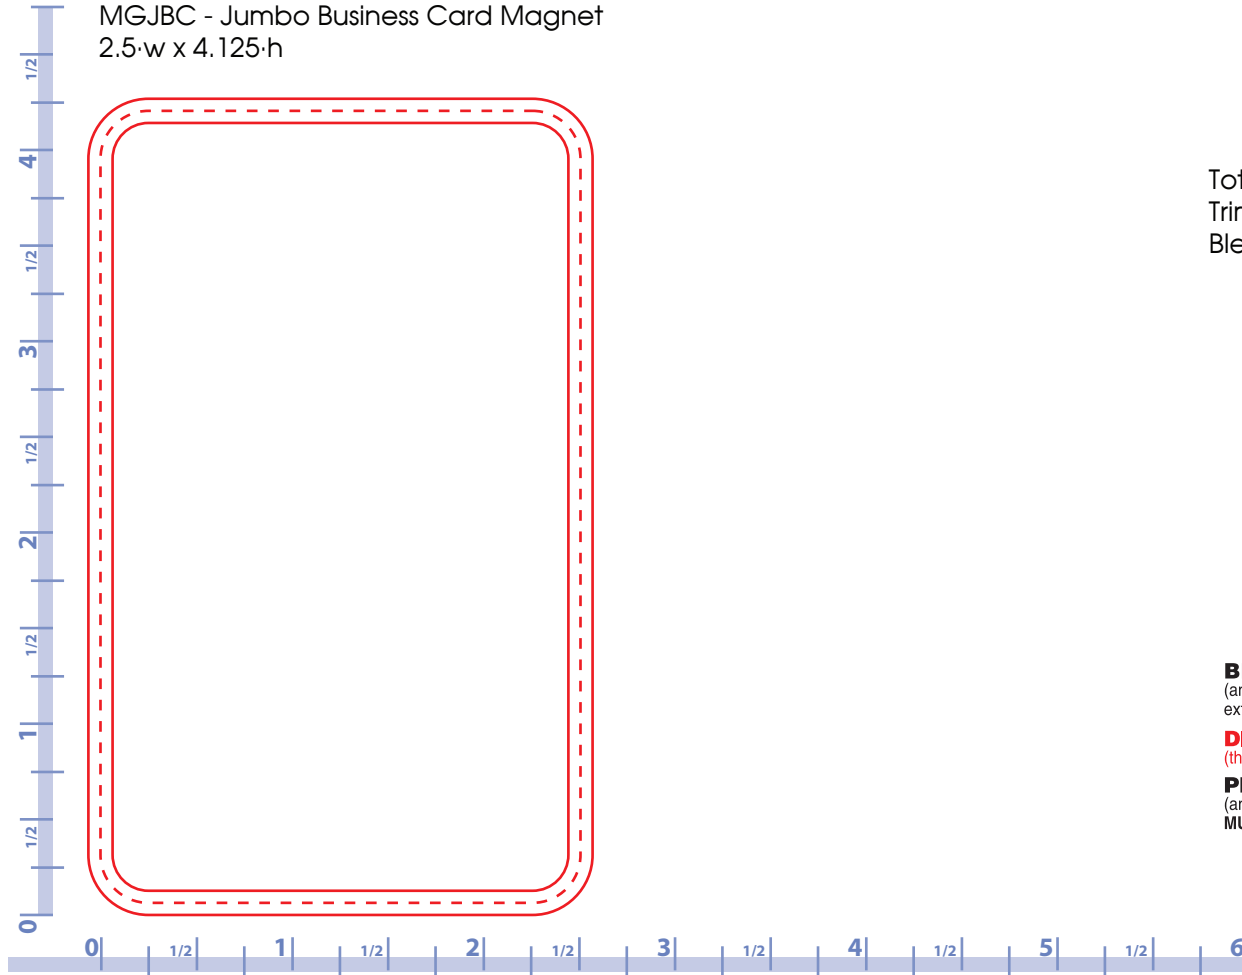

MGJBC - Jumbo Business Card Magnet  
2.5·w x 4.125·h

Total Imprint Area: 2.375·w x 4·h  
Trim Size: 2.5·w x 4.125·h  
Bleed Area: 2.625·w x 4.25·h

**BLEED AREA**  
(any objects intended to bleed must extend outside the die cut edge by 1/16")

**DIE CUT EDGE**  
(this will be the actual edge of the magnet)

**PRINT MARGIN**  
(any objects NOT intended to bleed MUST be inside this print margin)

RULER IS IN INCHES. VERIFY RULER ACCURACY ONCE PRINTED OUT ONTO PAPER.