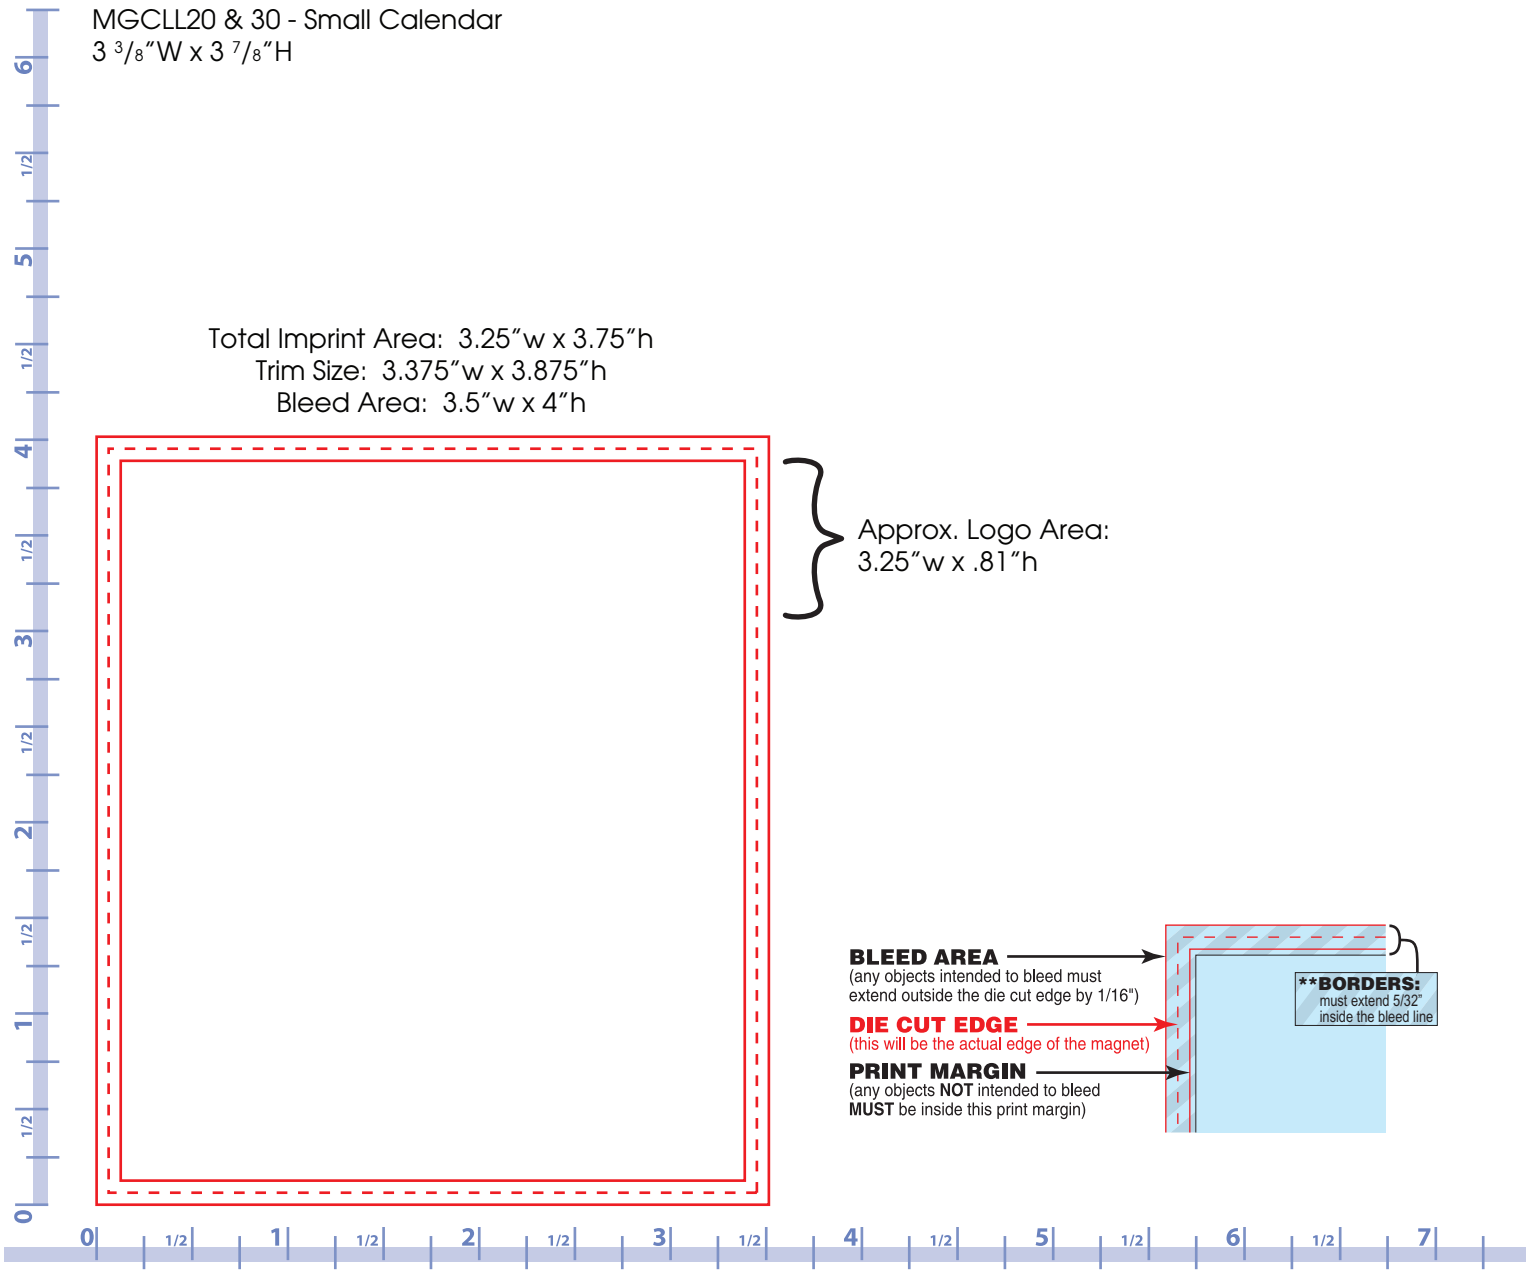

MGCLL20 & 30 - Small Calendar
3 3/8"W x 3 7/8"H

Total Imprint Area: 3.25"w x 3.75"h
Trim Size: 3.375"w x 3.875"h
Bleed Area: 3.5"w x 4"h

Approx. Logo Area:
3.25"w x .81"h

BLEED AREA
(any objects intended to bleed must extend outside the die cut edge by 1/16")
DIE CUT EDGE
(this will be the actual edge of the magnet)
PRINT MARGIN
(any objects NOT intended to bleed MUST be inside this print margin)

****BORDERS:**
must extend 5/32"
inside the bleed line

RULER IS IN INCHES. VERIFY RULER ACCURACY ONCE PRINTED OUT ONTO PAPER.