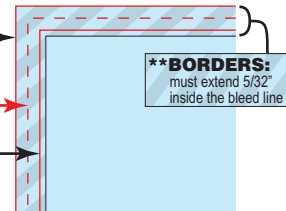

MGCLL20 & 30 - Small Calendar
3 3/8"W x 3 7/8"H

Total Imprint Area: 3.25"w x 3.75"h
Trim Size: 3.375"w x 3.875"h
Bleed Area: 3.5"w x 4"h

Approx. Logo Area:
3.25"w x .81"h

BLEED AREA
(any objects intended to bleed must extend outside the die cut edge by 1/16")
DIE CUT EDGE
(this will be the actual edge of the magnet)
PRINT MARGIN
(any objects NOT intended to bleed MUST be inside this print margin)

****BORDERS:**
must extend 5/32"
inside the bleed line

RULER IS IN INCHES. VERIFY RULER ACCURACY ONCE PRINTED OUT ONTO PAPER.