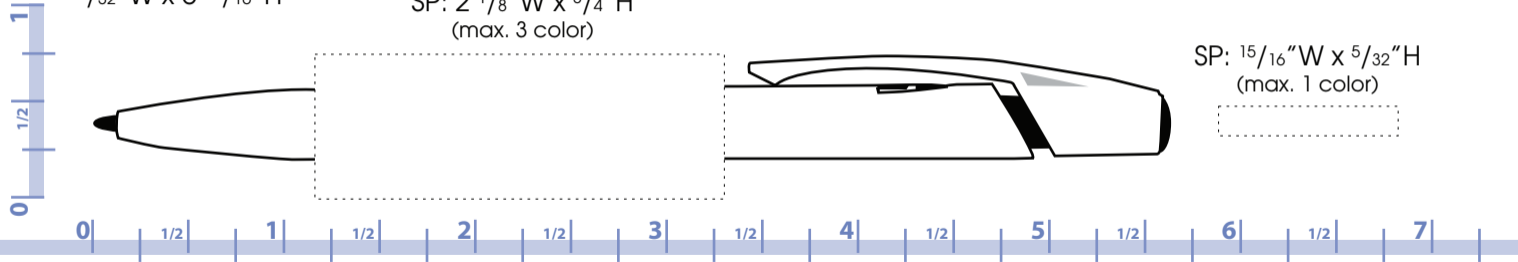

# MC - Media Clic

$17/32''$  W x  $5 13/16''$  H

SP:  $2 1/8''$  W x  $3/4''$  H  
(max. 3 color)

SP:  $15/16''$  W x  $5/32''$  H  
(max. 1 color)

**RULER IS IN INCHES. VERIFY RULER ACCURACY ONCE PRINTED OUT ONTO PAPER.**