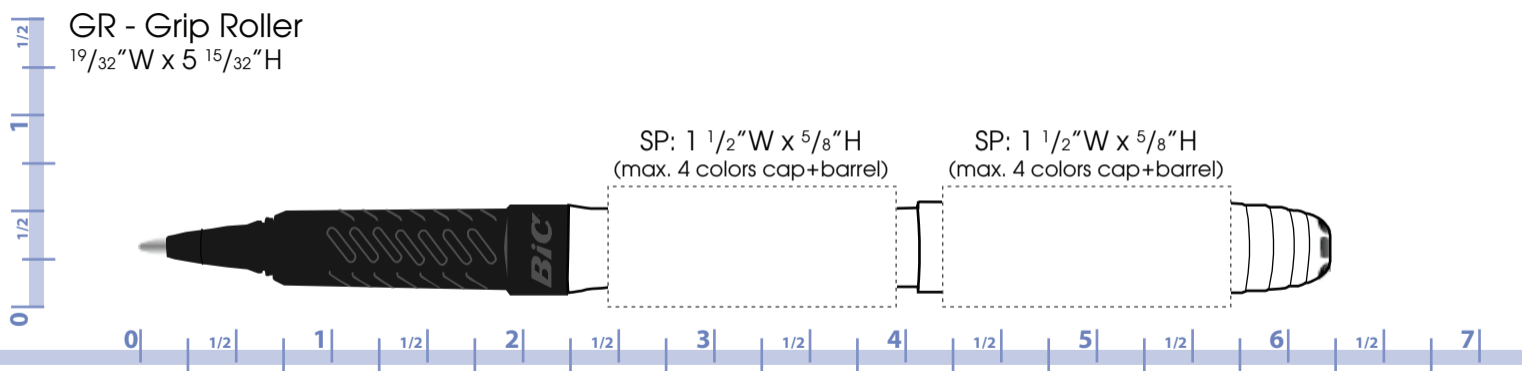

GR - Grip Roller

$1\frac{19}{32}$ "W x $5\frac{15}{32}$ "H

RULER IS IN INCHES. VERIFY RULER ACCURACY ONCE PRINTED OUT ONTO PAPER.