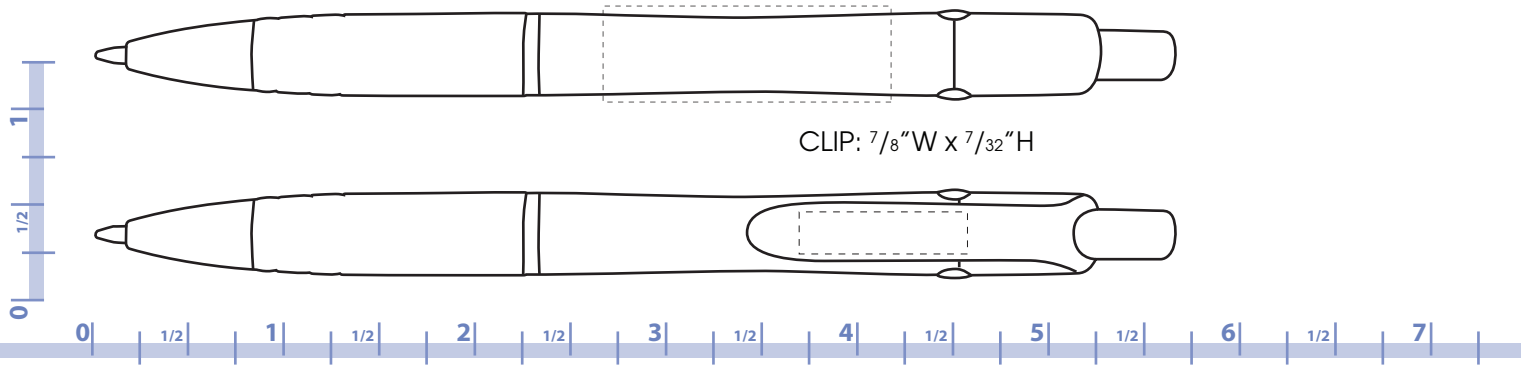

EMBW - BIC® Emblem Pen
 $1\frac{5}{32}$ "W x $5\frac{5}{8}$ "H

SP: $1\frac{1}{2}$ "W x $\frac{1}{2}$ "H (max 2 colors)

RULER IS IN INCHES. VERIFY RULER ACCURACY ONCE PRINTED OUT ONTO PAPER.