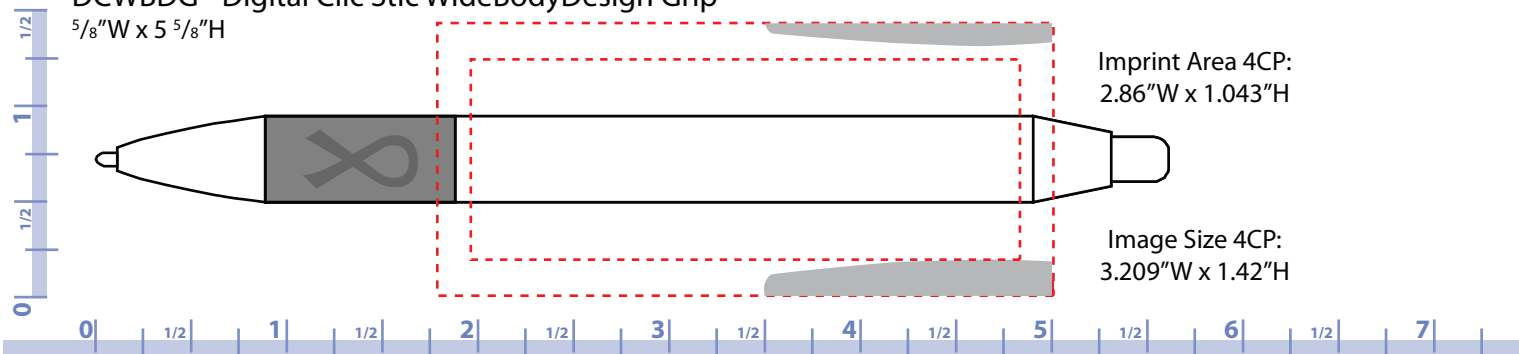

DCWBDG - Digital Clic Stic WideBodyDesign Grip

$5/8$ "W x $5 5/8$ "H

Imprint Area 4CP:
2.86"W x 1.043"H

Image Size 4CP:
3.209"W x 1.42"H

RULER IS IN INCHES. VERIFY RULER ACCURACY ONCE PRINTED OUT ONTO PAPER.