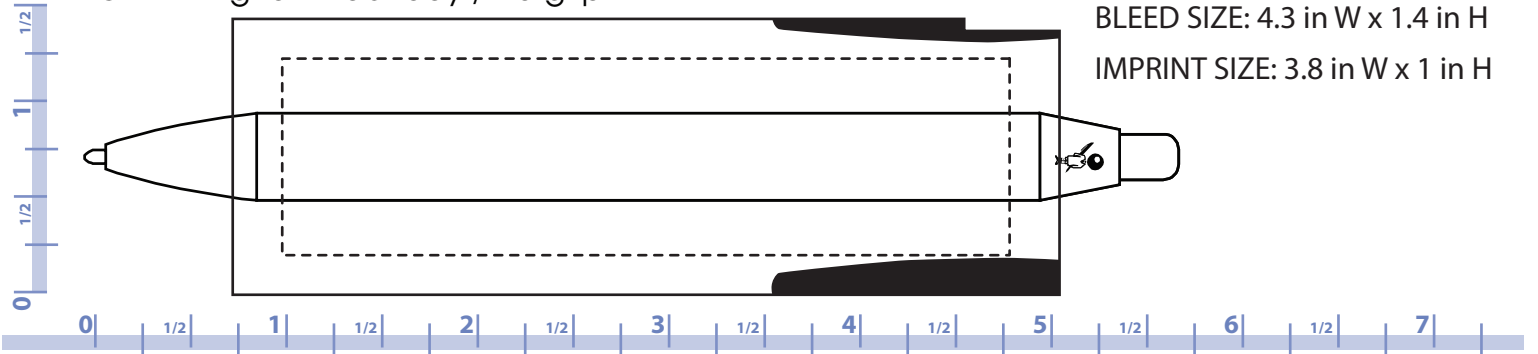

DCWB - Digital WideBody / no grip

BLEED SIZE: 4.3 in W x 1.4 in H

IMPRINT SIZE: 3.8 in W x 1 in H

RULER IS IN INCHES. VERIFY RULER ACCURACY ONCE PRINTED OUT ONTO PAPER.