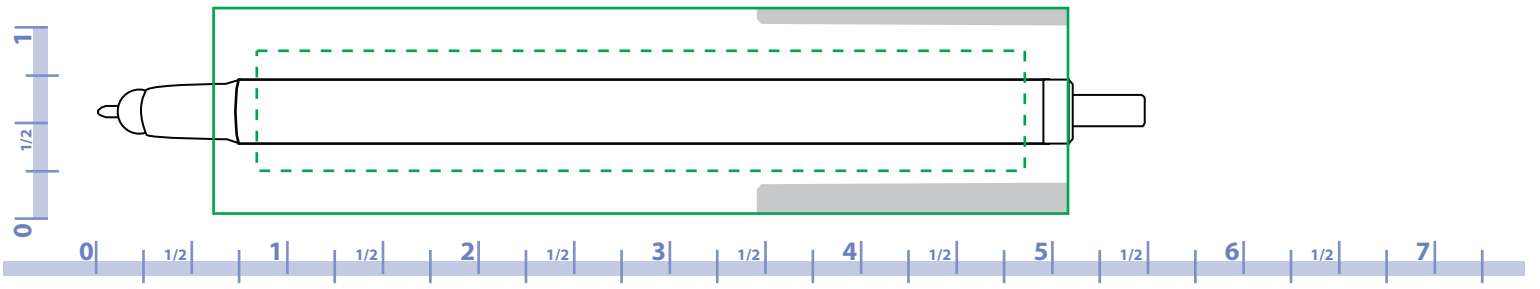

DCCSSTY - Digital Clic Stic Stylus

Imprint Area: 4" x .625" (4CP)
Image Size: 4.45" x 1.07" (4CP)

RULER IS IN INCHES. VERIFY RULER ACCURACY ONCE PRINTED OUT ONTO PAPER.

This stylus item is covered by the U.S. Patent Nos. 8,847,930 and 9,092,077