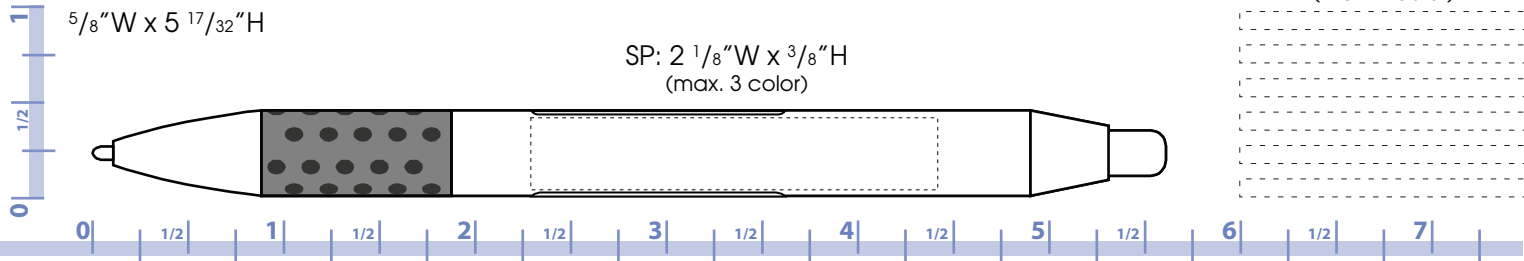

# CSWBMES - Clic Stic WideBody Message

## Option 1 (Default)

$5/8$ "W x  $5\ 17/32$ "H

SP:  $2\ 1/8$ "W x  $3/8$ "H  
(max. 3 color)

SP:  $1\ 1/2$ "W x  $3/32$ "H  
(max. 1 color)

**RULER IS IN INCHES. VERIFY RULER ACCURACY ONCE PRINTED OUT ONTO PAPER.**

## Option 2

$5/8$ "W x  $5\ 17/32$ "H

SP:  $1\ 1/8$ "W x  $3/8$ "H  
(max. 3 color)

SP:  $3/4$ "W x  $5/32$ "H  
(max. 1 color)

SP:  $1\ 1/2$ "W x  $3/32$ "H  
(max. 1 color)

**RULER IS IN INCHES. VERIFY RULER ACCURACY ONCE PRINTED OUT ONTO PAPER.**