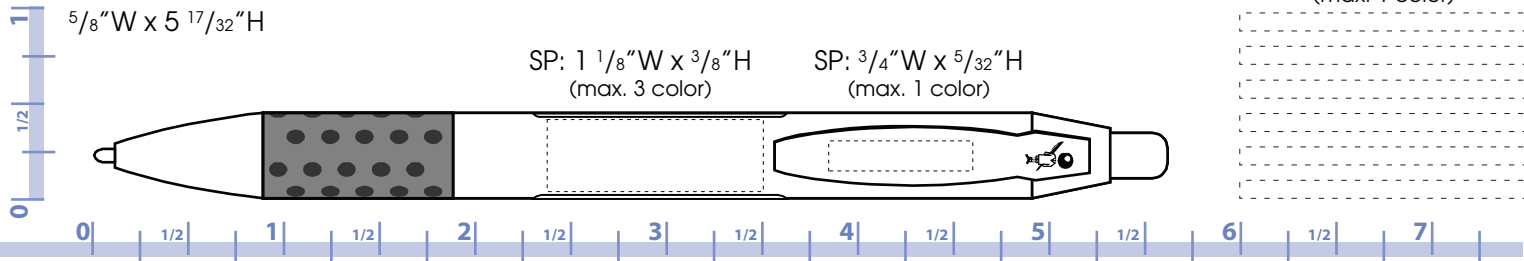

## Option 1 (Default)

$5/8$ "W x  $5\ 17/32$ "H

SP:  $2\ 1/8$ "W x  $3/8$ "H  
(max. 3 color)

SP:  $1\ 1/2$ "W x  $3/32$ "H  
(max. 1 color)

**RULER IS IN INCHES. VERIFY RULER ACCURACY ONCE PRINTED OUT ONTO PAPER.**

# CSWBMES - Clic Stic WideBody Message

## Option 2

$5/8$ "W x  $5\ 17/32$ "H

SP:  $1\ 1/8$ "W x  $3/8$ "H  
(max. 3 color)

SP:  $3/4$ "W x  $5/32$ "H  
(max. 1 color)

SP:  $1\ 1/2$ "W x  $3/32$ "H  
(max. 1 color)

**RULER IS IN INCHES. VERIFY RULER ACCURACY ONCE PRINTED OUT ONTO PAPER.**