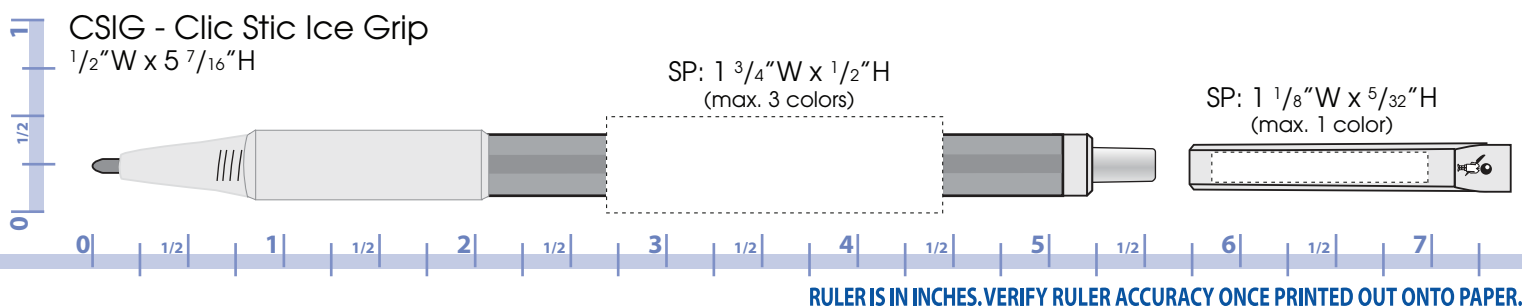

CSIG - Clic Stic Ice Grip

$1/2''$ W x $5 \frac{7}{16}''$ H

SP: $1 \frac{3}{4}''$ W x $1/2''$ H
(max. 3 colors)

SP: $1 \frac{1}{8}''$ W x $5/32''$ H
(max. 1 color)

RULER IS IN INCHES. VERIFY RULER ACCURACY ONCE PRINTED OUT ONTO PAPER.