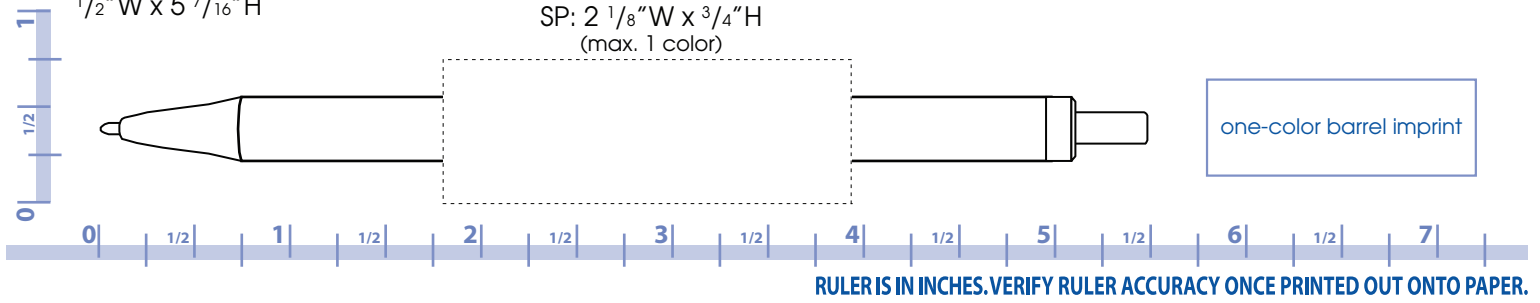

CSCM - Clic Stic Color Max

$\frac{1}{2}$ "W x $5\frac{7}{16}$ "H

SP: $2\frac{1}{8}$ "W x $\frac{3}{4}$ "H
(max. 1 color)

RULER IS IN INCHES. VERIFY RULER ACCURACY ONCE PRINTED OUT ONTO PAPER.

CSCM - Clic Stic Color Max

$\frac{1}{2}$ "W x $5\frac{7}{16}$ "H

SP: $2\frac{1}{8}$ "W x $\frac{3}{4}$ "H
(max. 3 colors)

SP: $1\frac{1}{8}$ "W x $\frac{5}{32}$ "H
(max. 1 color)

RULER IS IN INCHES. VERIFY RULER ACCURACY ONCE PRINTED OUT ONTO PAPER.