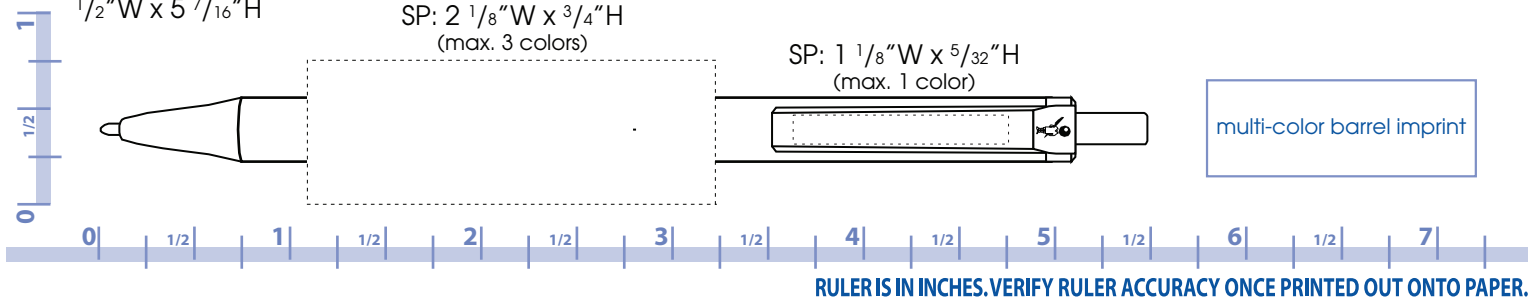

CSCM - Clic Stic Color Max

$\frac{1}{2}$ "W x $5\frac{7}{16}$ "H

SP: $2\frac{1}{8}$ "W x $\frac{3}{4}$ "H
(max. 1 color)

RULER IS IN INCHES. VERIFY RULER ACCURACY ONCE PRINTED OUT ONTO PAPER.

CSCM - Clic Stic Color Max

$\frac{1}{2}$ "W x $5\frac{7}{16}$ "H

SP: $2\frac{1}{8}$ "W x $\frac{3}{4}$ "H
(max. 3 colors)

SP: $1\frac{1}{8}$ "W x $\frac{5}{32}$ "H
(max. 1 color)

RULER IS IN INCHES. VERIFY RULER ACCURACY ONCE PRINTED OUT ONTO PAPER.