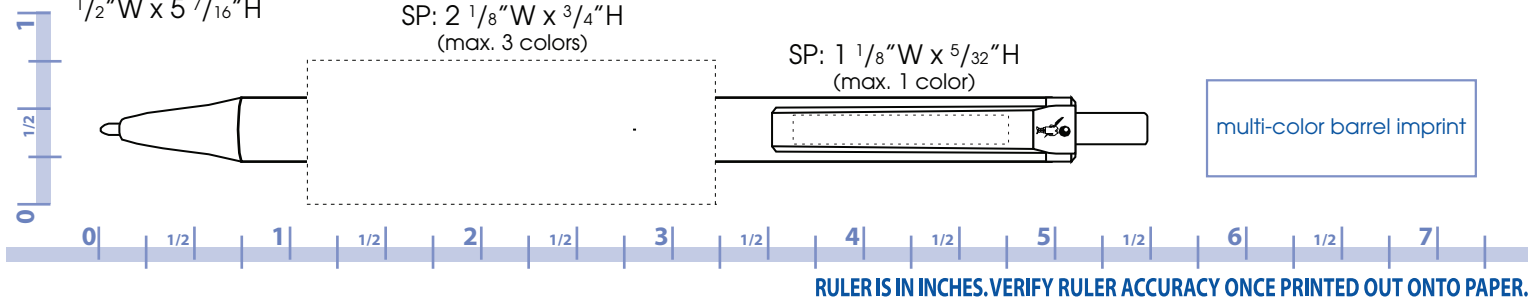

CSANTI - Clic Stic Antimicrobial

$\frac{1}{2}$ "W x $5\frac{7}{16}$ "H

SP: $2\frac{1}{8}$ "W x $\frac{3}{4}$ "H
(max. 1 color)

RULER IS IN INCHES. VERIFY RULER ACCURACY ONCE PRINTED OUT ONTO PAPER.

CSANTI - Clic Stic Antimicrobial

$\frac{1}{2}$ "W x $5\frac{7}{16}$ "H

SP: $2\frac{1}{8}$ "W x $\frac{3}{4}$ "H
(max. 3 colors)

SP: $1\frac{1}{8}$ "W x $\frac{5}{32}$ "H
(max. 1 color)

RULER IS IN INCHES. VERIFY RULER ACCURACY ONCE PRINTED OUT ONTO PAPER.