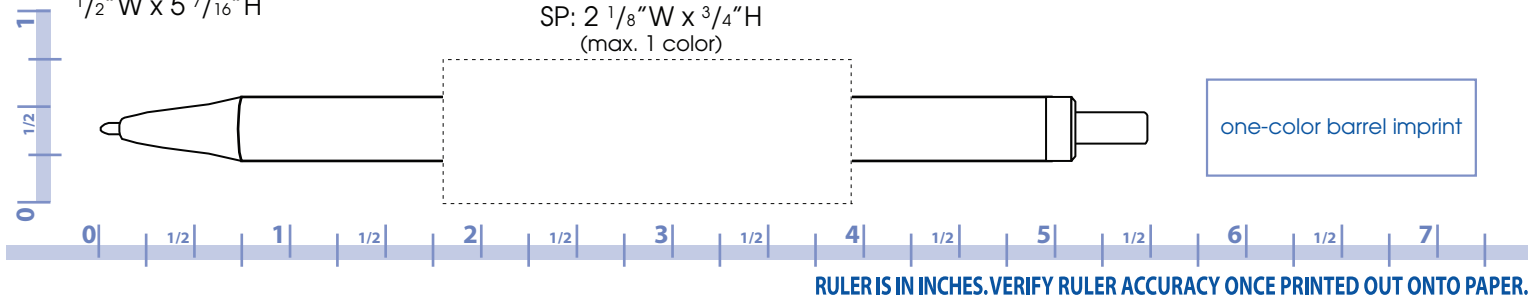

CSANTI - Clic Stic Antimicrobial

$\frac{1}{2}$ "W x $5\frac{7}{16}$ "H

SP: $2\frac{1}{8}$ "W x $\frac{3}{4}$ "H
(max. 1 color)

RULER IS IN INCHES. VERIFY RULER ACCURACY ONCE PRINTED OUT ONTO PAPER.

CSANTI - Clic Stic Antimicrobial

$\frac{1}{2}$ "W x $5\frac{7}{16}$ "H

SP: $2\frac{1}{8}$ "W x $\frac{3}{4}$ "H
(max. 3 colors)

SP: $1\frac{1}{8}$ "W x $\frac{5}{32}$ "H
(max. 1 color)

RULER IS IN INCHES. VERIFY RULER ACCURACY ONCE PRINTED OUT ONTO PAPER.