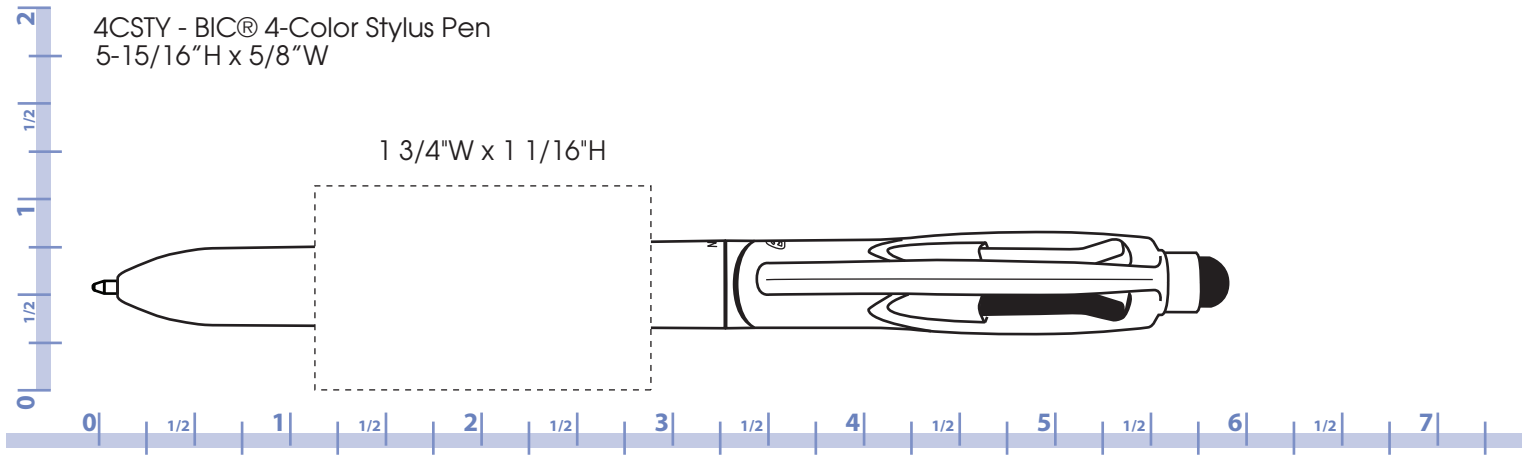

4CSTY - BIC® 4-Color Stylus Pen
5-15/16" H x 5/8" W

RULER IS IN INCHES. VERIFY RULER ACCURACY ONCE PRINTED OUT ONTO PAPER.