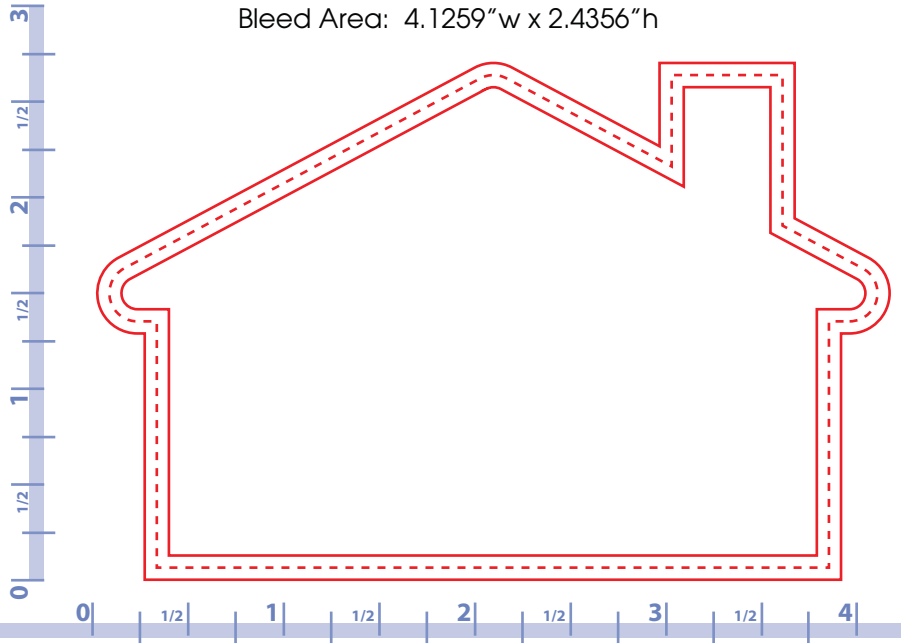

MGSSM - House  
4"W x 2.5625"H

Total Imprint Area: 3.624"w x 1.749"h  
Trim Size: 4"w x 2.5625"h  
Bleed Area: 4.1259"w x 2.4356"h

RULER IS IN INCHES. VERIFY RULER ACCURACY ONCE PRINTED OUT ONTO PAPER.