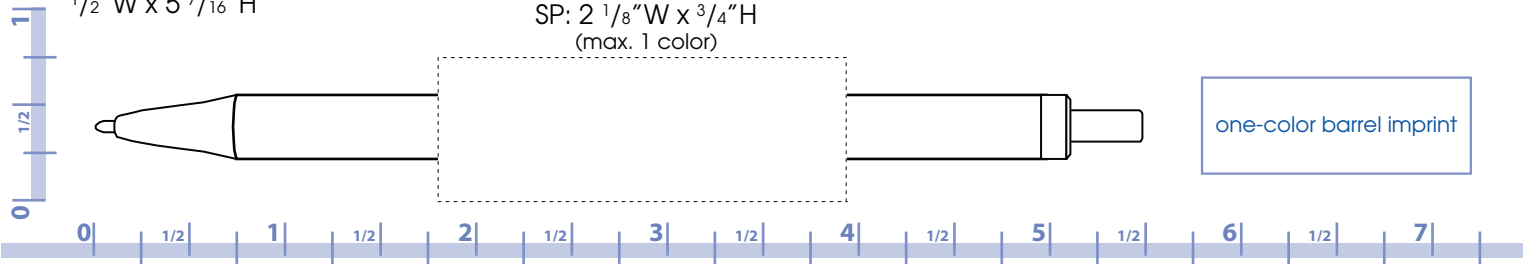

CSECO - Clic Stic Eco

$\frac{1}{2}$ "W x $5\frac{7}{16}$ "H

SP: $2\frac{1}{8}$ "W x $\frac{3}{4}$ "H
(max. 1 color)

RULER IS IN INCHES. VERIFY RULER ACCURACY ONCE PRINTED OUT ONTO PAPER.

CSECO - Clic Stic Eco

$\frac{1}{2}$ "W x $5\frac{7}{16}$ "H

SP: $2\frac{1}{8}$ "W x $\frac{3}{4}$ "H
(max. 3 colors)

SP: $1\frac{1}{8}$ "W x $\frac{5}{32}$ "H
(max. 1 color)

RULER IS IN INCHES. VERIFY RULER ACCURACY ONCE PRINTED OUT ONTO PAPER.