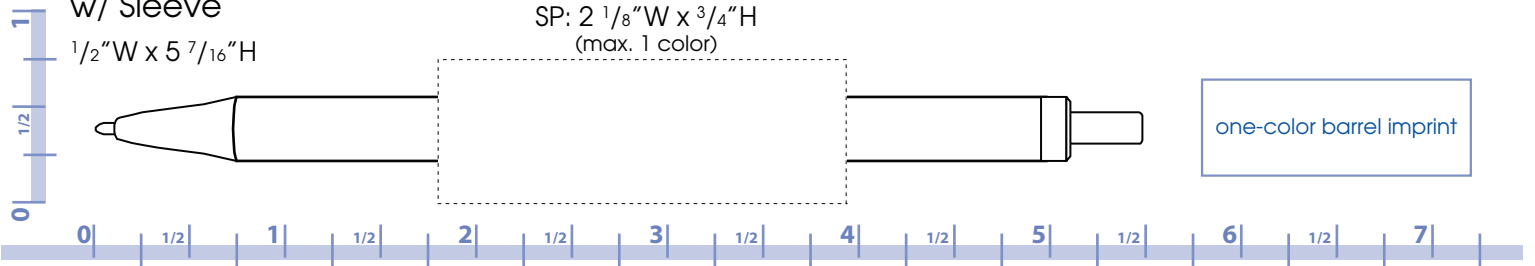

CSANTIS - Clic Stic Antimicrobial  
w/ Sleeve

$1/2$ "W x  $5 \frac{7}{16}$ "H

SP:  $2 \frac{1}{8}$ "W x  $3/4$ "H  
(max. 1 color)

one-color barrel imprint

RULER IS IN INCHES. VERIFY RULER ACCURACY ONCE PRINTED OUT ONTO PAPER.

CSANTIS - Clic Stic Antimicrobial  
w/ Sleeve

$1/2$ "W x  $5 \frac{7}{16}$ "H

SP:  $2 \frac{1}{8}$ "W x  $3/4$ "H  
(max. 3 colors)

SP:  $1 \frac{1}{8}$ "W x  $5/32$ "H  
(max. 1 color)

multi-color barrel imprint

RULER IS IN INCHES. VERIFY RULER ACCURACY ONCE PRINTED OUT ONTO PAPER.