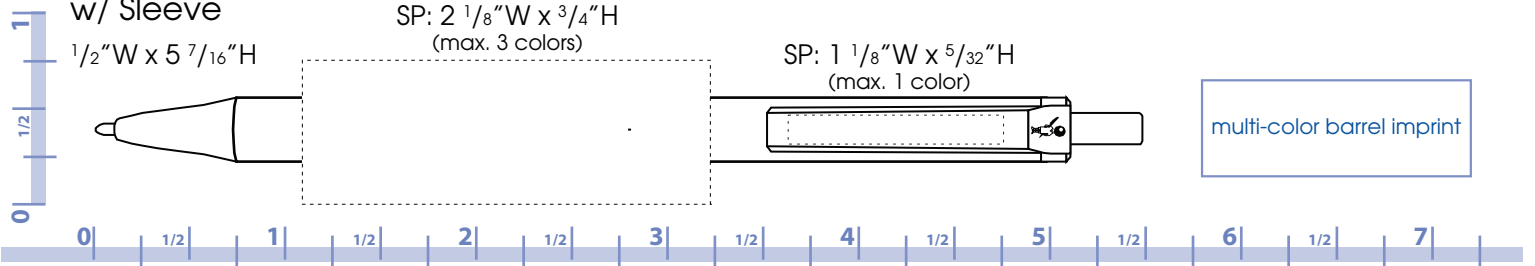

CSANTIS - Clic Stic Antimicrobial  
w/ Sleeve

$1/2$ "W x  $5 \frac{7}{16}$ "H

SP:  $2 \frac{1}{8}$ "W x  $3/4$ "H  
(max. 1 color)

one-color barrel imprint

RULER IS IN INCHES. VERIFY RULER ACCURACY ONCE PRINTED OUT ONTO PAPER.

CSANTIS - Clic Stic Antimicrobial  
w/ Sleeve

$1/2$ "W x  $5 \frac{7}{16}$ "H

SP:  $2 \frac{1}{8}$ "W x  $3/4$ "H  
(max. 3 colors)

SP:  $1 \frac{1}{8}$ "W x  $5/32$ "H  
(max. 1 color)

multi-color barrel imprint

RULER IS IN INCHES. VERIFY RULER ACCURACY ONCE PRINTED OUT ONTO PAPER.